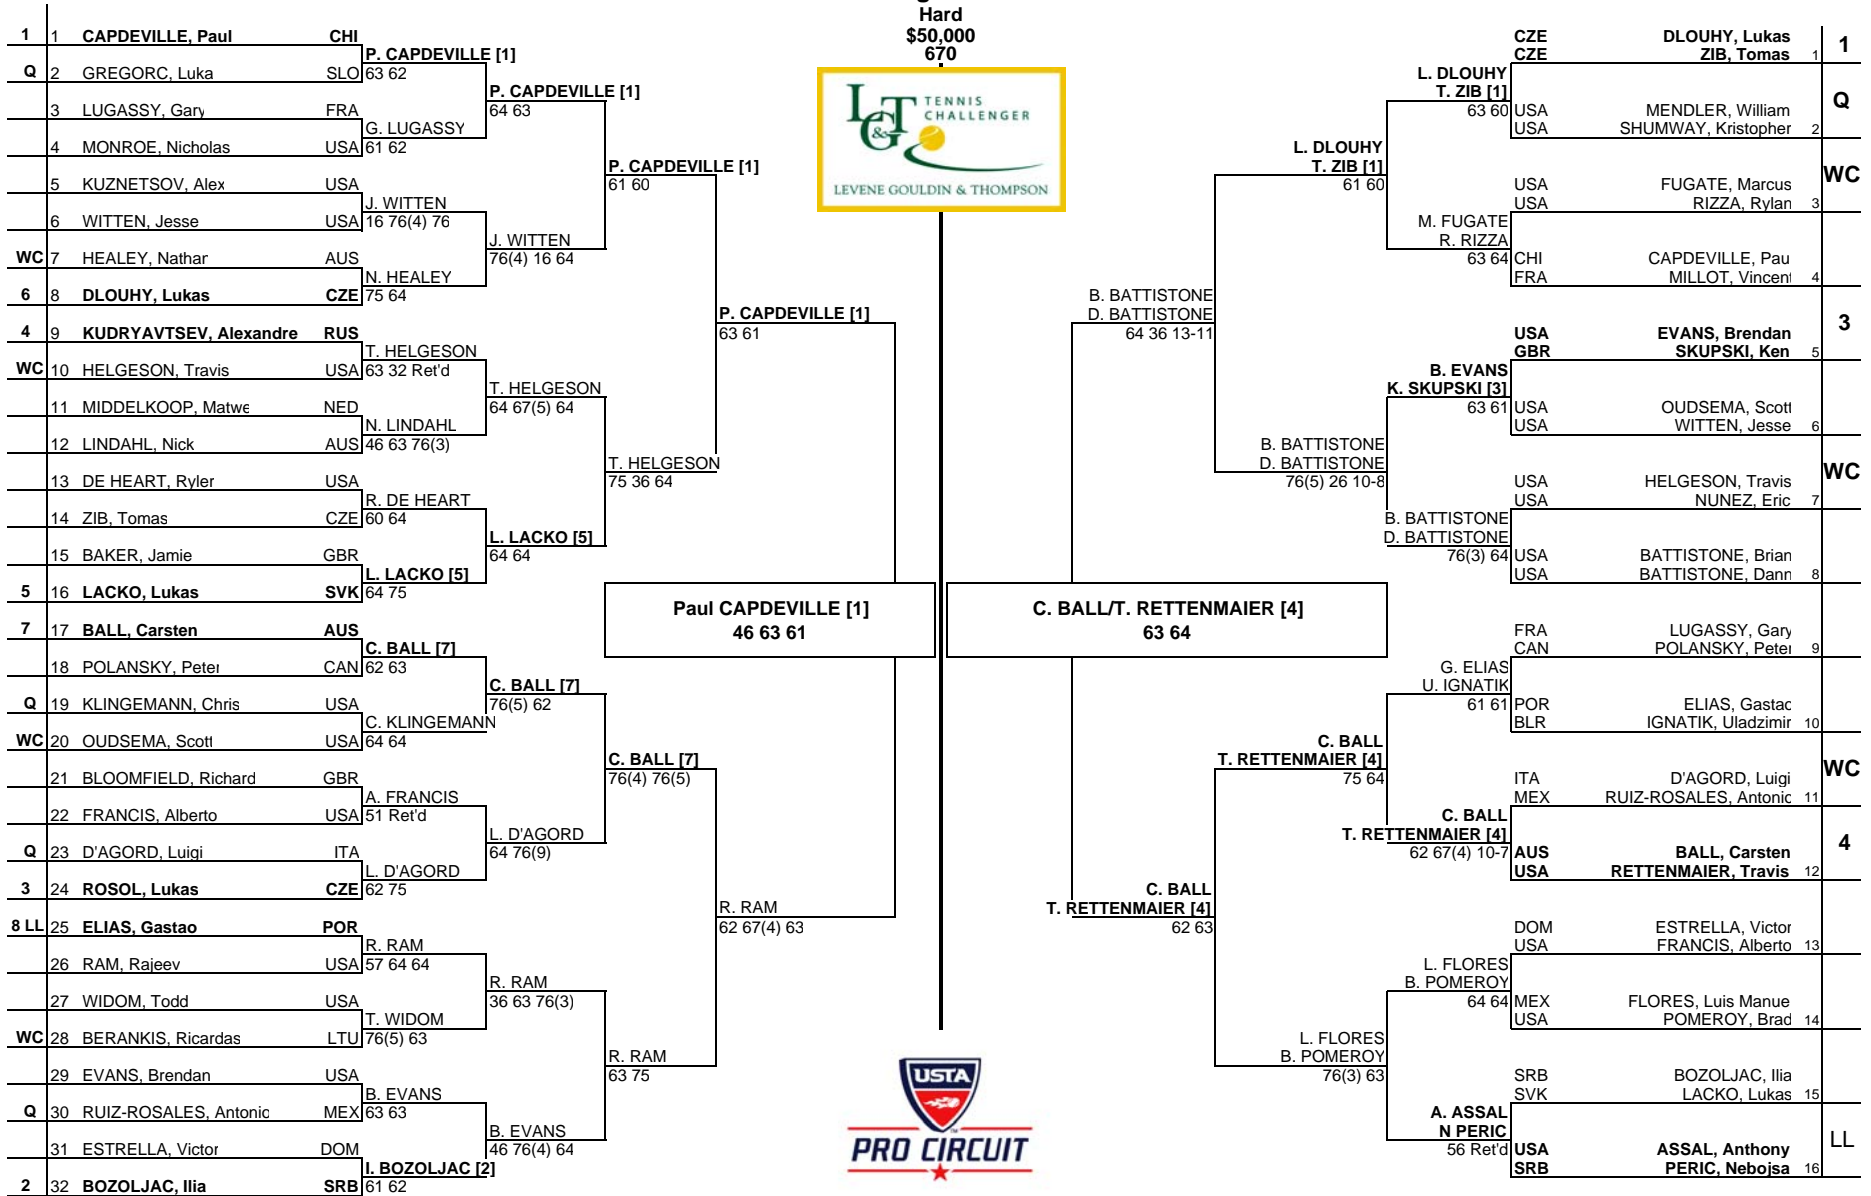

MAIN DRAW SINGLES

Levene, Gouldin & Thompson Tennis Challenger
 Binghamton, NY, USA
 2-10 August 2008

MAIN DRAW DOUBLES

Hard
 \$50,000
 670

Seeded Players	Rank	Prize Money	Pts.	Lucky Losers
1 CAPDEVILLE, Paul	133	Winner \$7,200	55	
2 BOZOLJAC, Ilija	163	Finalist \$4,240	38	
3 ROSOL, Lukas	170	Semi-Finalist \$2,510	24	
4 KUDRYAVTSEV, Alexandre	177	Quarter-Finalist \$1,460	13	
5 LACKO, Lukas	185	2nd Round \$860	5	Kudryavtsev, Alexandre - Back
6 DLOUHY, Lukas	193	1st Round \$520	0	Jenkins, Scoville - Illness
7 BALL, Carsten	194			Bloomfield, Richard - Back
8 JENKINS, Scoville	495			

Seeded Players	Rank	Prize Money (Per Team)	Pts.	Alternates
1 L. Dlouhy / T. Zib	355	Winner \$3,100	55	Assal / Peric
2 A. Assal / N. Peric	9,998	Finalist \$1,800	38	
3 B. Evans / K. Skupski	452	Semi-Finalist \$1,080	24	
4 C. Ball / T. Rettenmaier	547	Quarter-Finalist \$640	13	
		First Round \$360	0	

Michael Loo
 ATP Supervisor

Last Direct Acceptance
 Flores / Pomeroy 975

Retirements/W.O.
 Kudryavtsev, Alexandre - Back
 Lacko, Lukas - Heat illness